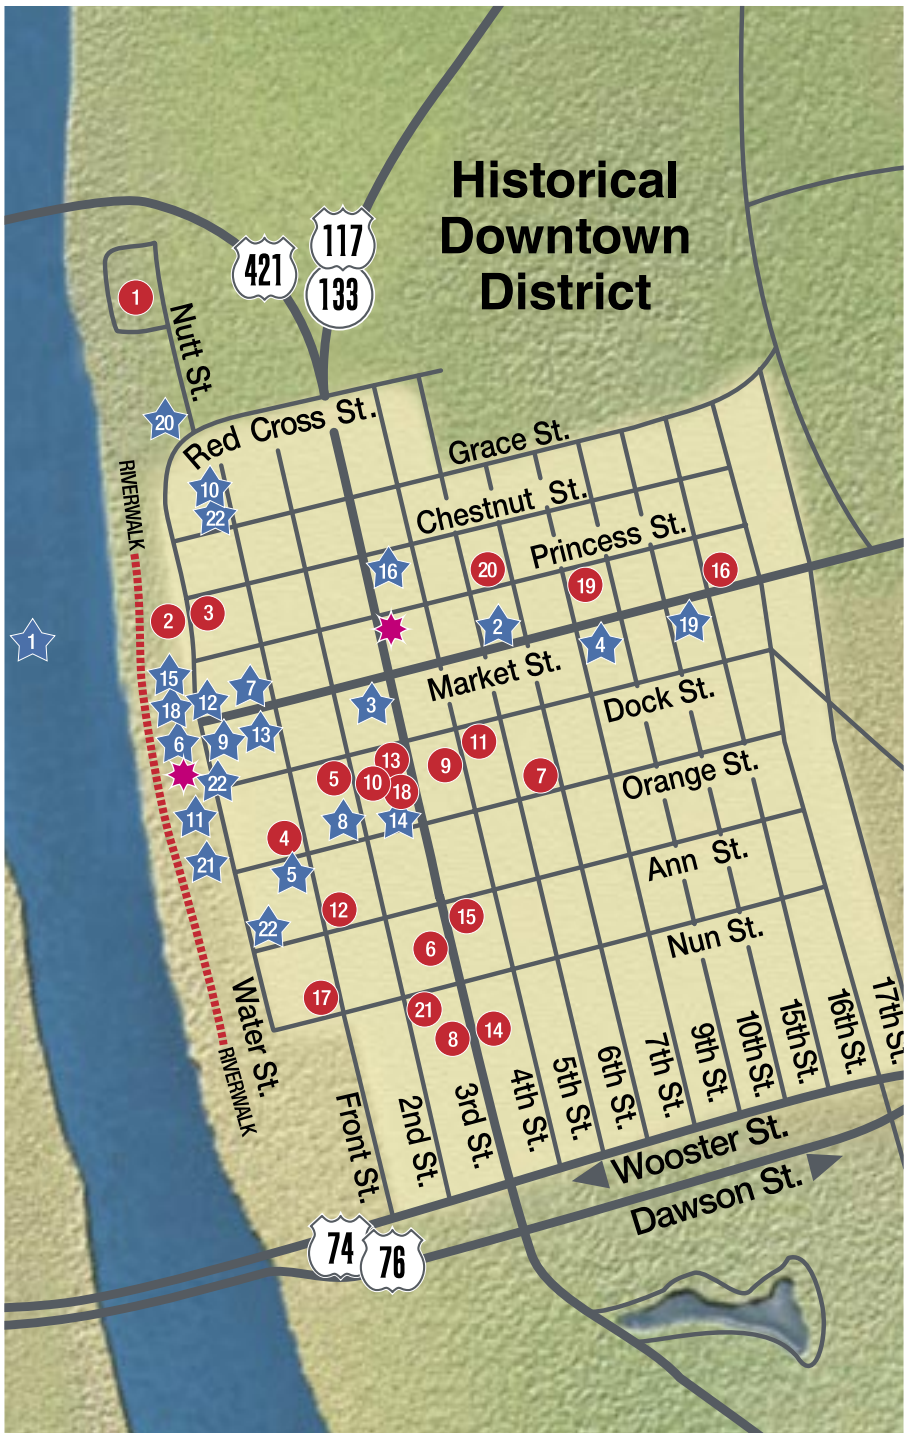

Historical Downtown District

Downtown Wilmington Map

ATTRACTIONS

1. Battleship NORTH CAROLINA
2. Bellamy Mansion Museum
3. Burgwin-Wright House and Gardens
4. Cape Fear Museum of History & Science
5. Cape Fear Serpentarium
6. Captain Maffitt River Tourboat
7. City Stage
8. Community Arts Center
9. Ghost Walk of Old Wilmington
10. Haunted Pub Crawl
11. Henrietta III Riverboat
12. Hollywood South Walking Tours
13. Horse Drawn Carriage & Trolley Tours
14. Latimer House Museum
15. Riverfront Park
16. Thalian Hall
17. Walk and Talk Tours (see #14)
18. Wilmington Adventure Walking Tours
19. Wilmington Children's Museum
20. Wilmington Railroad Museum
21. Wilmington Trolley Company
22. Shopping Districts

INFORMATION

Visitors Information Centers

ACCOMMODATIONS

Hotel/Motels/Rental Agencies

1. Best Western Coastline Inn
2. Hilton Wilmington Riverside/Riverview Suites
3. Network Real Estate
4. Stemmerman's Inn
5. The Wilmingtonian

Bed and Breakfasts / Inns

6. 4 Porches Inn Bed & Breakfast
7. Blue Heaven Bed & Breakfast
8. C.W. Worth House
9. Camellia Cottage Bed & Breakfast
10. Clarendon Inn
11. The French House
12. Front Street Inn
13. Graystone Inn
14. The Hoge-Wood House Bed & Breakfast
15. The Murchinson House Bed & Breakfast
16. Port City Guest House
17. The River Inn
18. Rosehill Inn
19. Taylor House Inn Bed & Breakfast
20. Tranquility Inn
21. The Verandas